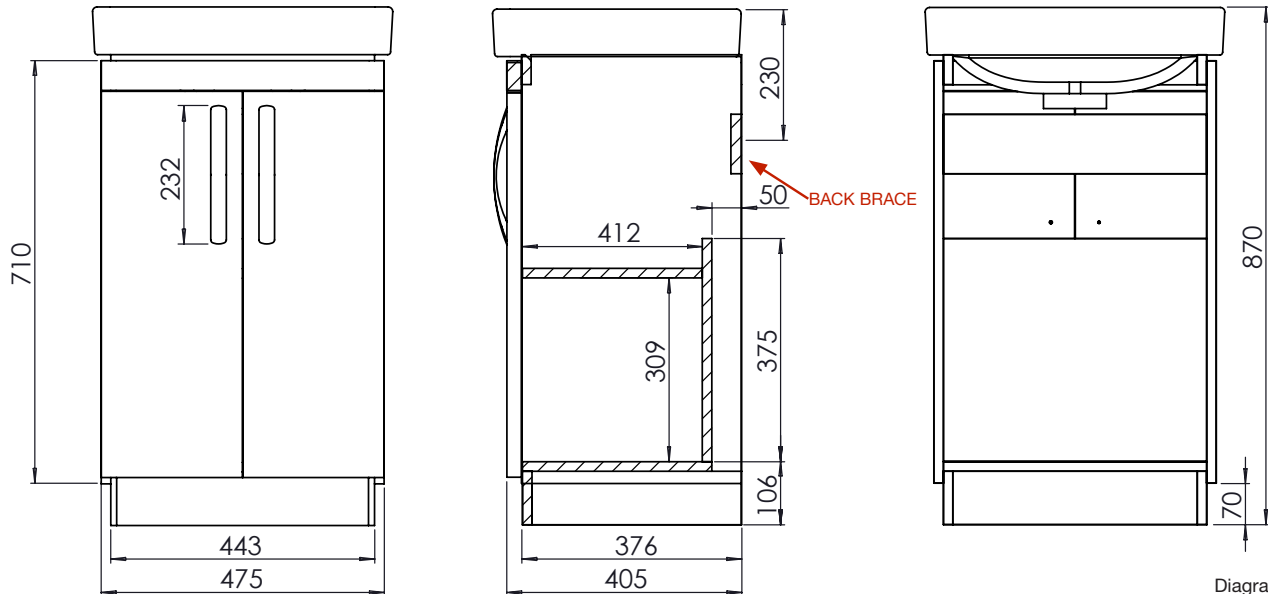

Technical Data Sheet

COMPASS 500mm Floor Mounted Unit

Whats in the box: 1x CM500FX + Handles

TAVISTOCK
inspiring bathrooms

*Reference basin TDS for further info

Diagrams not to scale
All dimensions in mm
tolerance of +/-5mm

Materials

Carcass: 18mm MDF

Fascia Components: 25mm Painted MDF

**Dimensions are subject to change, customers are advised to measure actual product before commencing installation.

***Fixing point dimensions are for guidance only/the positions of wall fixing must be checked when product is received.

FAQs

Q: How big is the plumbing void at the back of the furniture?

A: 50mm

Q: How far apart are the hole centres for the handles?

A: 190mm (comes with pilot holes)

Q: Are the handles fitted?

A: No, handles need fixing.